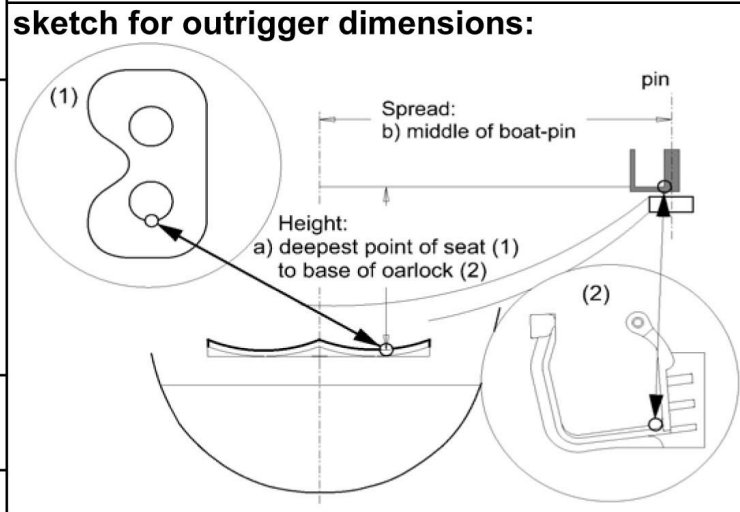

customer : nation: date:  
 phone : address:  
 fax : signature of customer:  
 e-mail :

requested date of delivery:  
 type of boat: mould no.:  
 crew weight (average): .....kg  
 coxswain:  sitting in stern (four, eight)  
 lying in bow (pair, four)  
 section: yes / no (seat no. 6 / 7)  
 length of tracks: standard = 83cm  
 (track without stoppers) other length:.....

**sliding seat**

<input type="checkbox"/> carbon with holes	<input type="checkbox"/> standard height
<input type="checkbox"/> carbon without holes	<input type="checkbox"/> medium (5mm lower)
new model 2019	<input type="checkbox"/> low (10mm lower)
	<input type="checkbox"/> high (5mm higher)
<input type="checkbox"/> cedar wood	<input type="checkbox"/> extra high (10mm higher)
with holes	<input type="checkbox"/> height adjustable

**gates:** Emp. insert gates:   
 other:.....

**outrigger dimensions (s. sketch):**  
 oarlock set in middle position

	scull	sweep
<b>a) height starboard</b> (left hand):	.....cm	.....cm
<b>height portside</b> (right hand):	.....cm	
<b>b) spread</b>	.....cm	.....cm

- optionals:**
- round carbon profiles at canvas
  - carbon fin / carbon fin rudder
  - steering device integrated inside canvas
  - Textrem decks
  - Olympic Edition
  - Textremdecks and carbon layer inside  
(can only be ordered with round carbon profiles at canvas)
  - full carbon stretcher with 4° vertical curve
  - carbon shoeplate for variable shoe angle
  - shoeplate carbon with 4°  or 6°
  - additional wedge 4°  or 6°