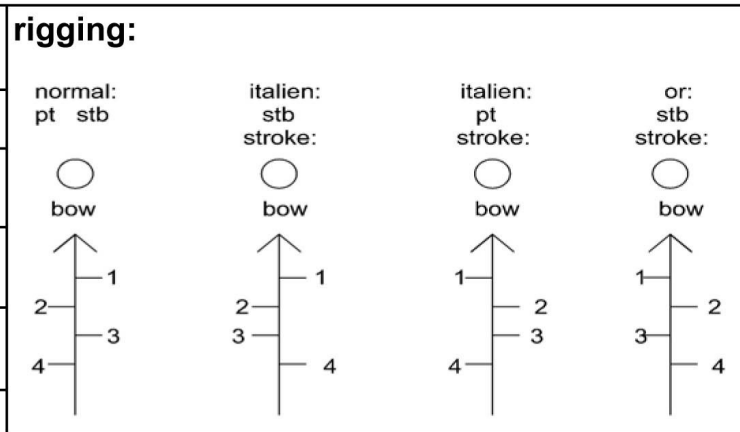

customer : nation: date:  
 phone : address:  
 fax : signature of customer:  
 e-mail :

requested date of delivery:  
 type of boat: mould no.:  
 crew weight (average): .....kg  
 coxswain:  sitting in stern (four, eight)  
 lying in bow (pair, four)  
 section: yes / no (seat no. 6 / 7)  
 length of tracks: standard = 83cm  
 (track without stoppers) other length:.....

**sliding seat**

<input type="checkbox"/> carbon with holes	<input type="checkbox"/> standard height
<input type="checkbox"/> carbon without holes	<input type="checkbox"/> medium (5mm lower)
new model 2019	<input type="checkbox"/> low (10mm lower)
	<input type="checkbox"/> high (5mm higher)
<input type="checkbox"/> cedar wood	<input type="checkbox"/> extra high (10mm higher)
with holes	<input type="checkbox"/> height adjustable

**gates:** Emp. insert gates:   
 other:.....

**outrigger dimensions (s. sketch):**  
 oarlock set in middle position

	scull	sweep
<b>a) height starboard</b> (left hand):	.....cm	.....cm
<b>height portside</b> (right hand):	.....cm	
<b>b) spread</b>	.....cm	.....cm

- optionals:**
- round carbon profiles at canvas
  - carbon fin / carbon fin rudder
  - steering device integrated inside canvas
  - Textrem decks
  - Olympic Edition
  - Textremdecks and carbon layer inside  
(can only be ordered with round carbon profiles at canvas)
  - full carbon stretcher with 4° vertical curve
  - carbon shoeplate for variable shoe angle
  - shoeplate carbon with 4°  or 6°
  - additional wedge 4°  or 6°